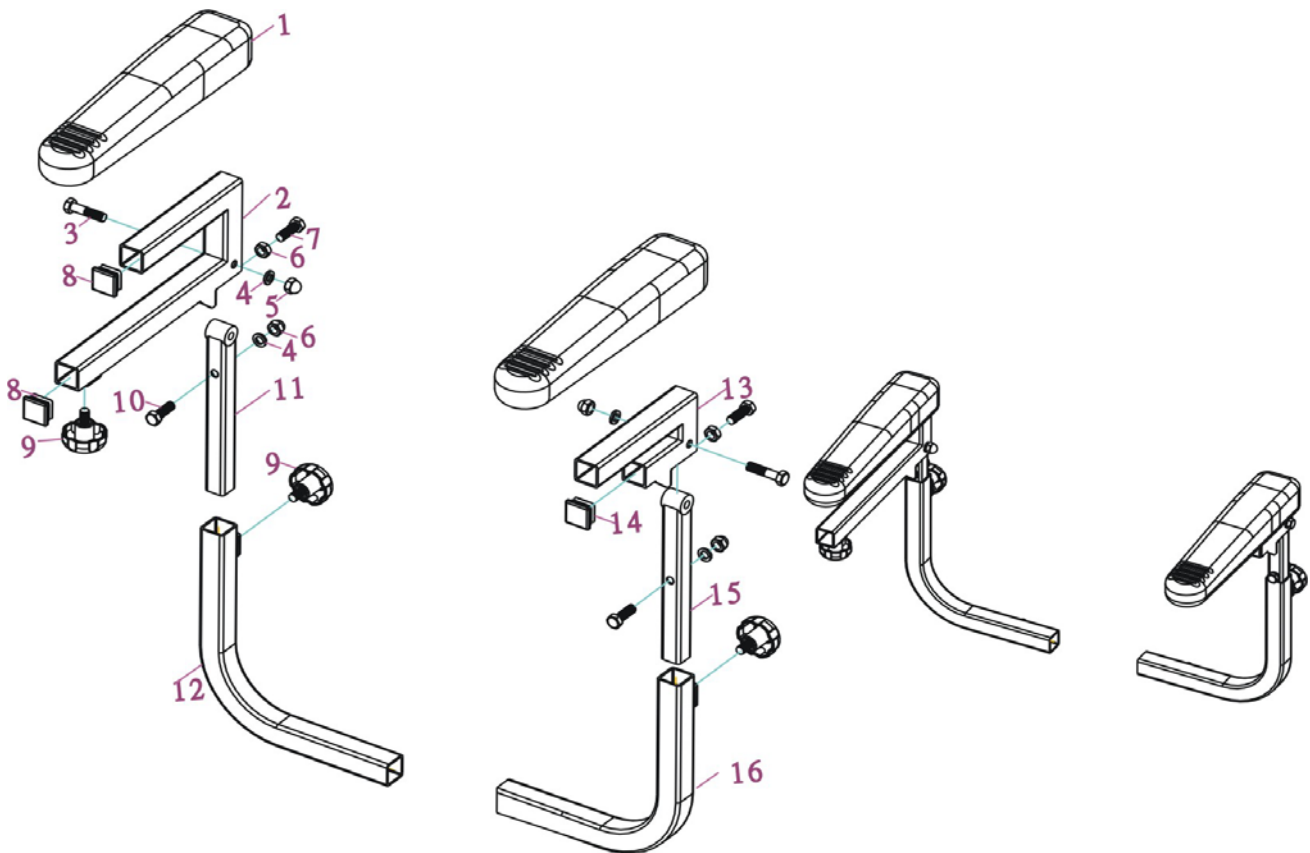

LRD410108 Armrest Assembly

Item	Part Number	Description	Qty.
1	LRD410108-01	Arm Pad	2
2	LRD410108-02	Bracket	2
3	LRD410108-03	Hex Head Cap Screws	2
4	LRD410108-04	Spring Washer	4
5	LRD410108-05	Nut	4
6	LRD410108-06	Nut	2
7	LRD410108-07	Hex Head Cap Screws	2
8	LRD410108-08	Tub Cap	2
9	LRD410108-09	Armrest Screw	4
10	LRD410108-10	Hex Head Cap Screws	2
11	LRD410108-11	Arm Post	1

Item	Part Number	Description	Qty.
12	LRD410108-12	Right Elbow	1
13	LRD410108-13	Arm Pad Bracket	1
14	LRD410108-14	Tub Cap	1
15	LRD410108-15	Arm Post	1
16	LRD410108-16	Left Elbow	1