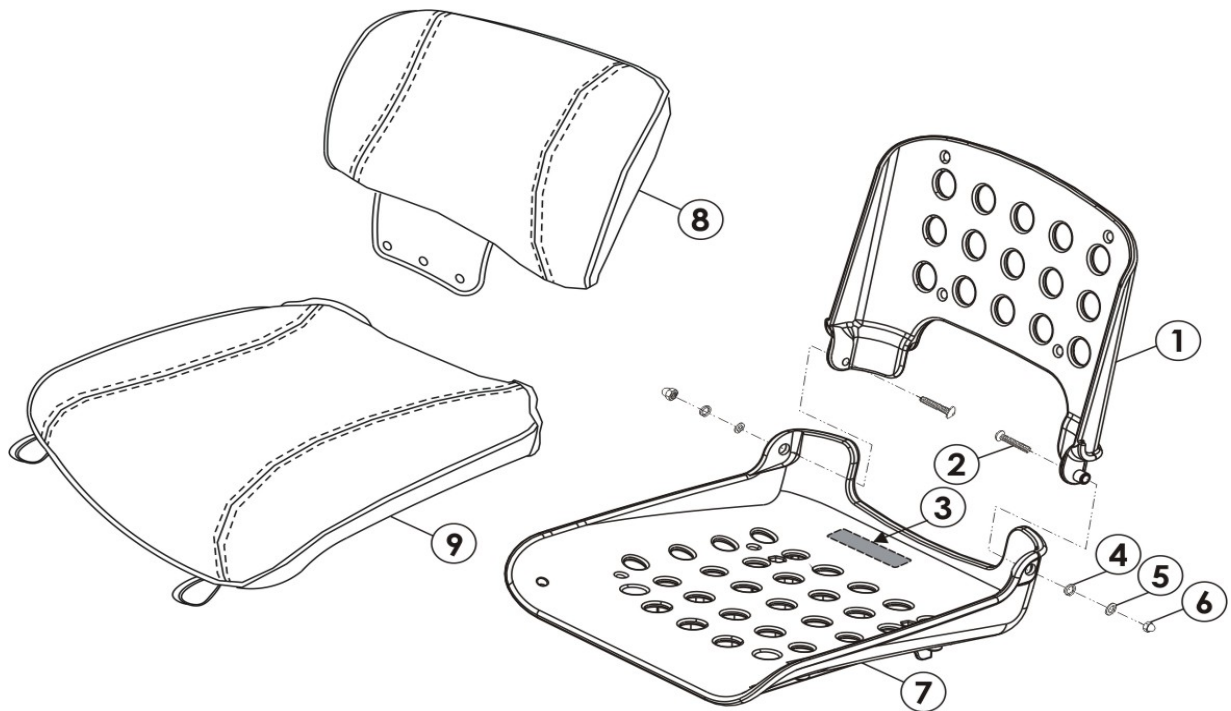

LRM302213 Seat Assembly

Item	Part Number	Description	Qty.
1	LRM302213-01	Backrest Plastic	1
2	LRM302213-02	Hex Socket Cap Screws	2
3	LRM302213-03	Twin Adhesive (Male)	1
4	LRM302213-04	Washer	2
5	LRM302213-05	Spring Washer	2
6	LRM302213-06	Cap Nut	2
7	LRM302213-07	Seat Plastic	1
8	LRM302213-08	Backrest Pad	1
9	LRM302213-09	Seat Pad	1