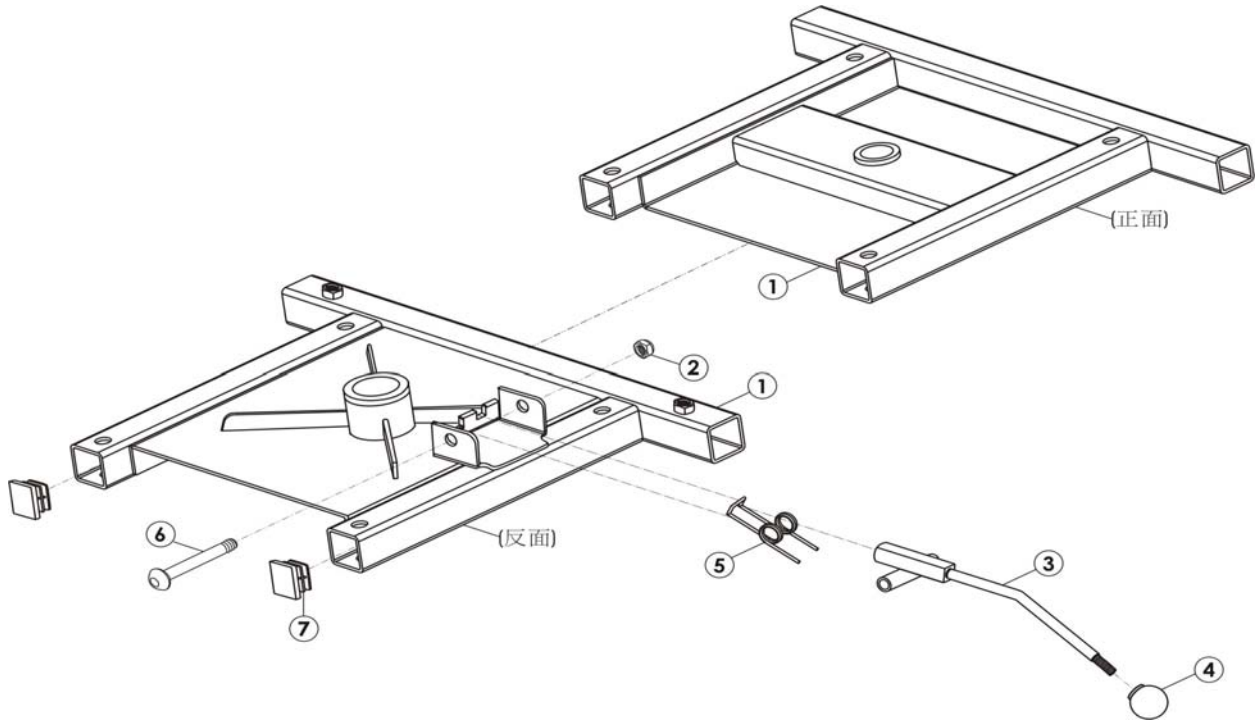

LRM302214 Seat Assembly Bracket

Item	Part Number	Description	Qty.
1	LRM302214-01	Seat Bracket	1
2	LRM302214-02	Nylon Nut	1
3	LRM302214-03	Swivel Lever	1
4	LRM302214-04	Swivel Lever Cap	1
5	LRM302214-05	Hex Socket Cap Screws	1
6	LRM302214-06	Screw	1
7	LRM302214-07	Tube Cap	2