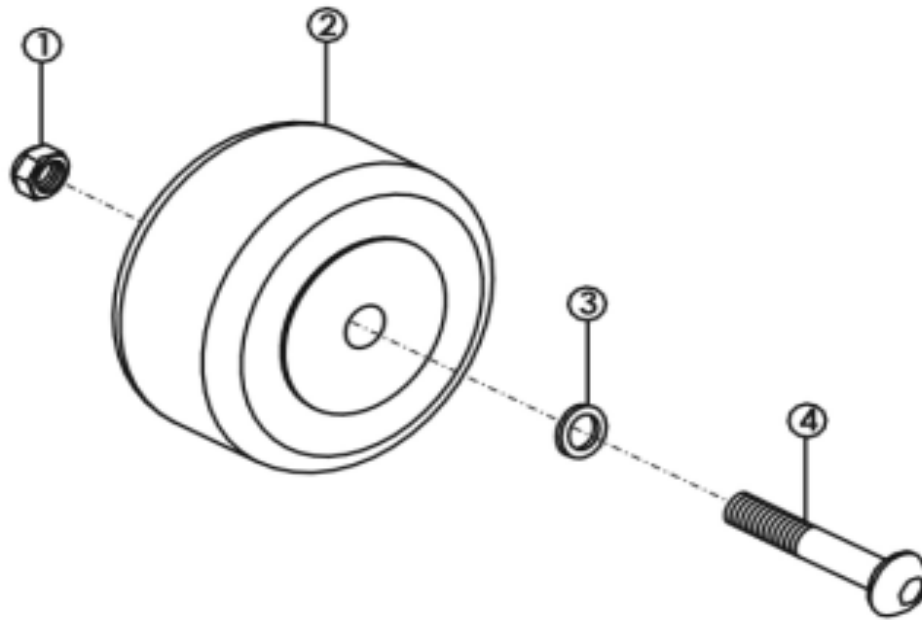

LRM402210 Anti-tip Wheels

Item	Part Number	Description	Qty.
1	LRM402210-01	Nylon Nut	2
2	LRM402210-02	Anti-Tip Wheel	2
3	LRM402210-03	Washer	2
4	LRM402210-04	Hex Socket Cap Screws	2