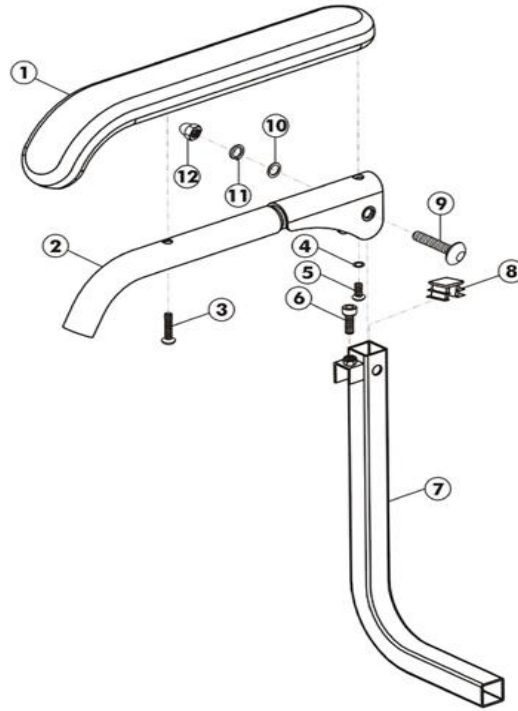

LRM402212 Armrest Assembly

Item	Part Number	Description	Qty.
1	LRM402212-01	Armrest Pad	2
2	LRM402212-02	Armrest Round Tube	2
3	LRM402212-03	Hex Socket Cap Screws	2
4	LRM402212-04	Washer	2
5	LRM402212-05	Hex Socket Cap Screws	2
6	LRM402212-06	Hex Socket Cap Screws	2
7	LRM402212-07	Armrest Elbow Bracket	2
8	LRM402212-08	Square Cap	2
9	LRM402212-09	Hex Socket Cap Screws	2
10	LRM402212-10	Washer	2
11	LRM402212-11	Spring Washer	2
12	LRM402212-12	Cap Nut	2