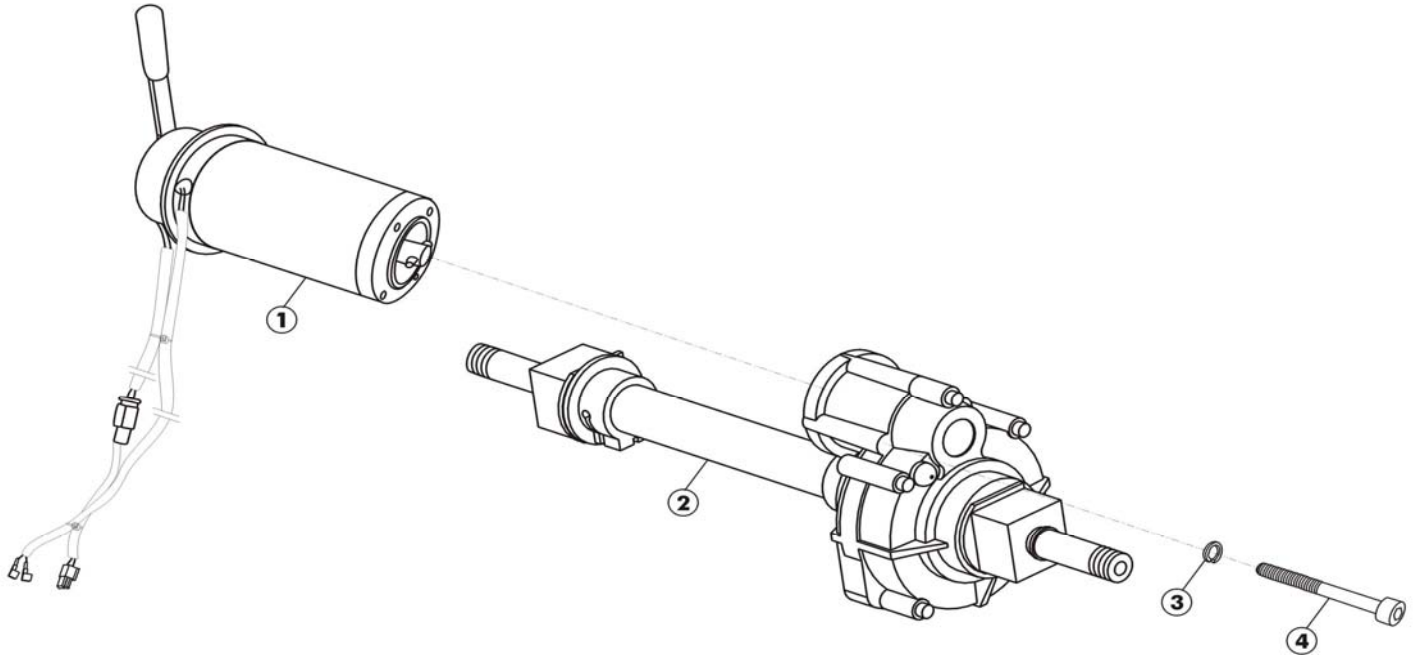

LRM402205 Motor & Gear Box Assembly

Item	Part Number	Description	Qty.
1	LRM402205-01	DC Motor With Electromagnetic Brake	1
2	LRM402205-02	Gearbox	1
3	LRM402205-03	Spring Washer	2
4	LRM402205-04	Hex Socket Cap Screws	2