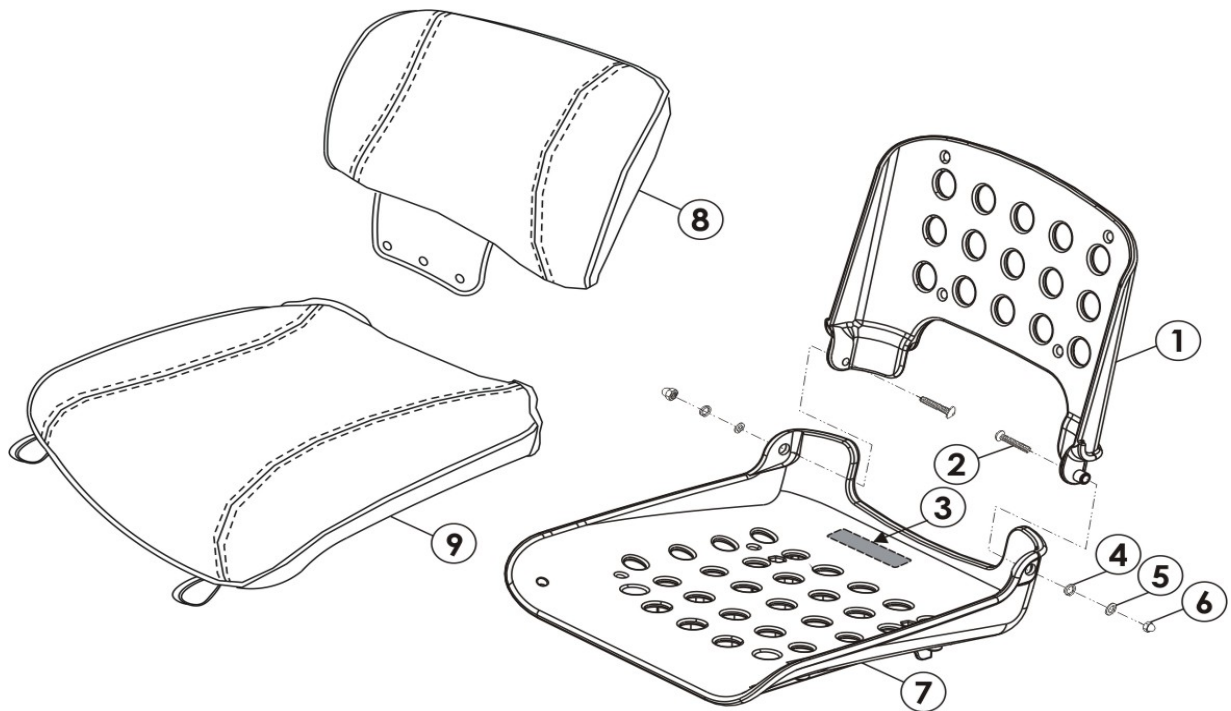

LRM402213 Seat Assembly

Item	Part Number	Description	Qty.
1	LRM402213-01	Backrest Plastic	1
2	LRM402213-02	Hex Socket Cap Screws	2
3	LRM402213-03	Twin Adhesive (Male)	1
4	LRM402213-04	Washer	2
5	LRM402213-05	Spring Washer	2
6	LRM402213-06	Cap Nut	2
7	LRM402213-07	Seat Plastic	1
8	LRM402213-08	Backrest Pad	1
9	LRM402213-09	Seat Pad	1