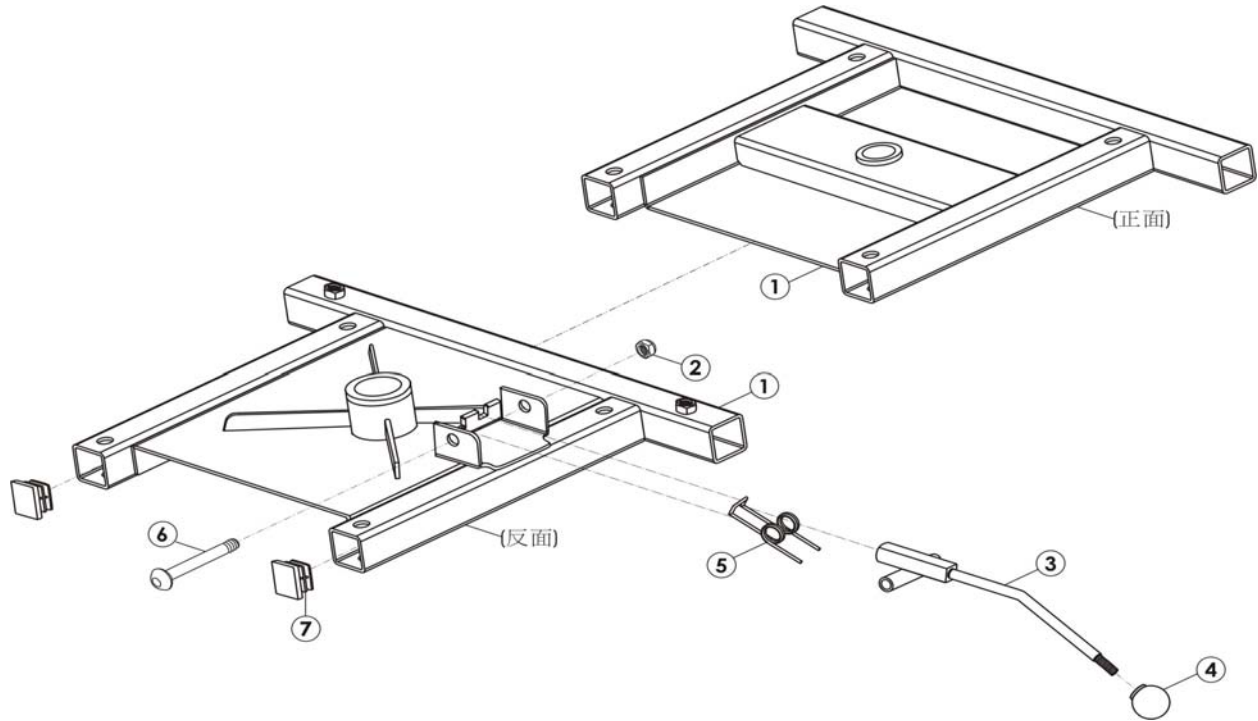

LRM402214 Seat Assembly Bracket

Item	Part Number	Description	Qty.
1	LRM402214-01	Seat Bracket	1
2	LRM402214-02	Nylon Nut	1
3	LRM402214-03	Swivel Lever	1
4	LRM402214-04	Swivel Lever Cap	1
5	LRM402214-05	Hex Socket Cap Screws	1
6	LRM402214-06	Screw	1
7	LRM402214-07	Tube Cap	2